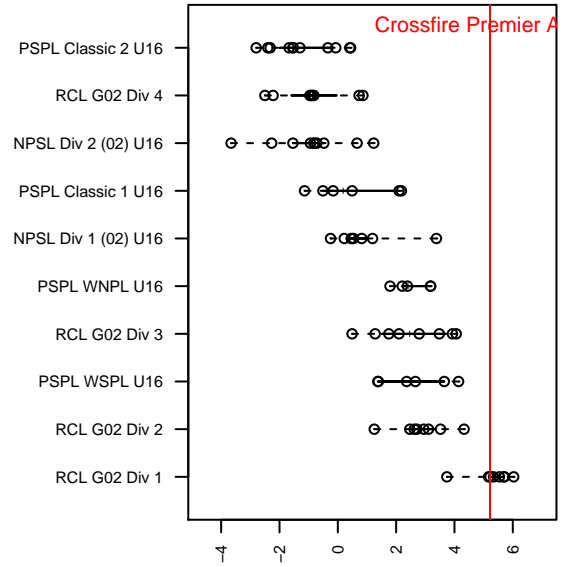

**attack and defense rating
relative to others at age
and all opponents in last 13 months**