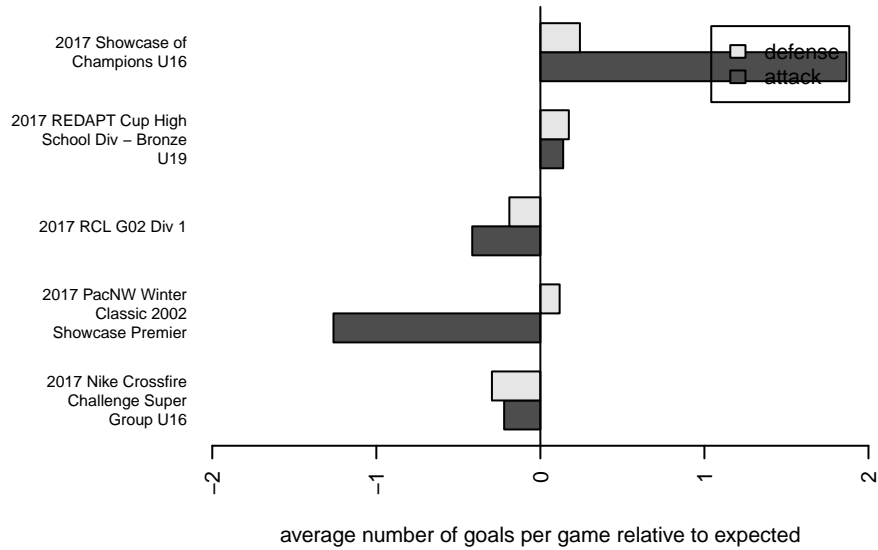

Performance relative to 13 month average