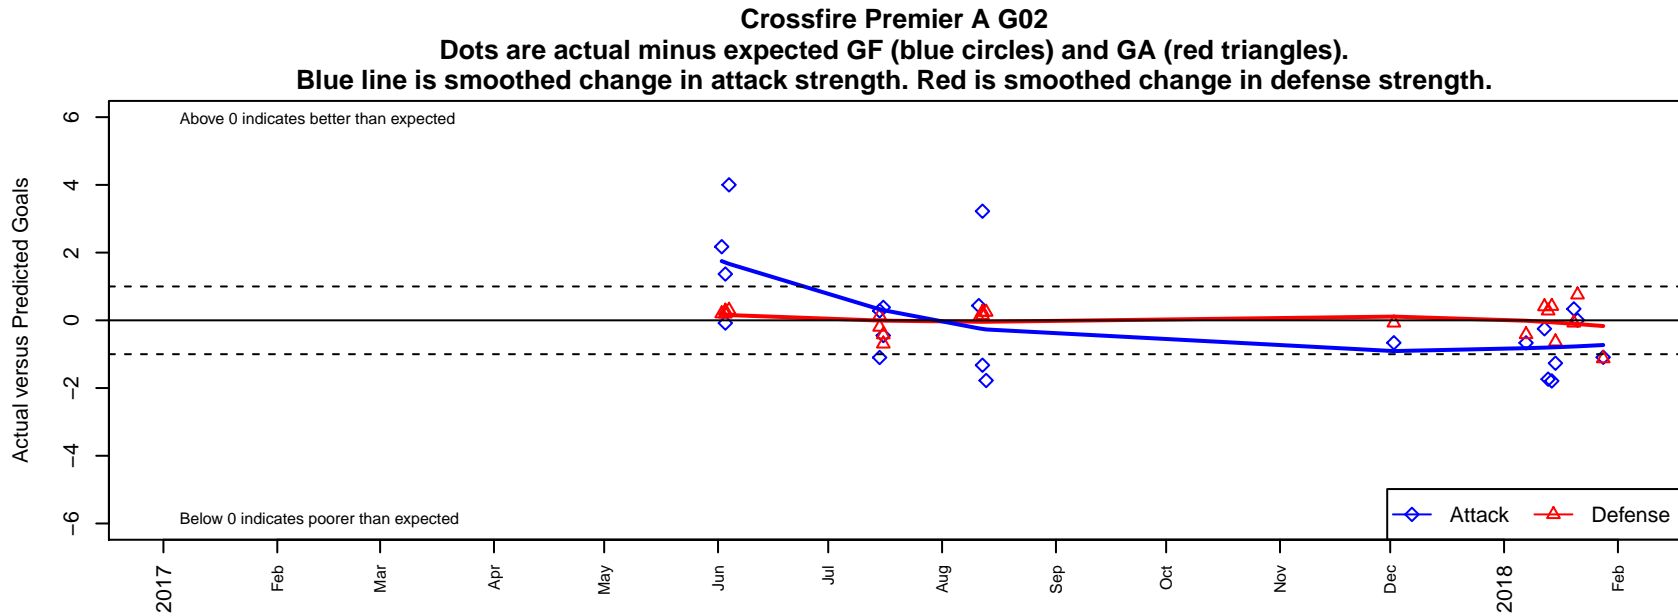

**attack and defense variance (black dot)
relative to other teams
and top 10 in region**

**attack and defense rating
relative to others at age
and all opponents in last 13 months**

Crossfire Premier A G02

Crossfire Premier
Redmond, WA
G02 total strength=1876
attack=28.79 defense=60.31
fall league = RCL G02 Div 1

alt names used:
Crossfire Premier G02 A
CROSSFIRE PREMIER G02A
CROSSFIRE PREMIER G02A (WA)
Crossfire Premier G02A

Venues played:
2017 Showcase of Champions U16
2017 Nike Crossfire Challenge Super Group U'
2017 REDAPT Cup High School Div – Bronze I
2017 RCL G02 Div 1
2017 PacNW Winter Classic 2002 Showcase P