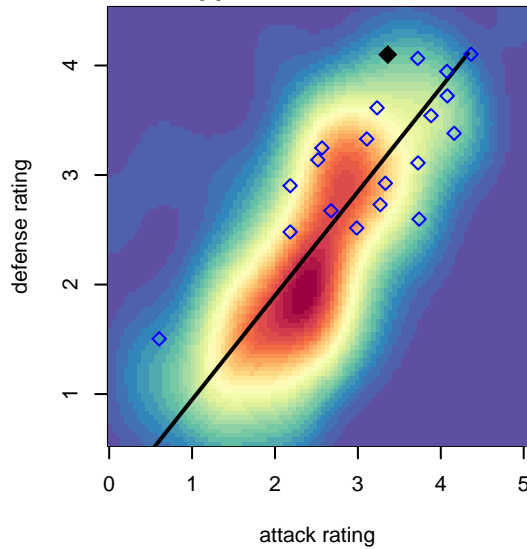

**attack and defense rating
relative to others at age
and all opponents in last 13 months**