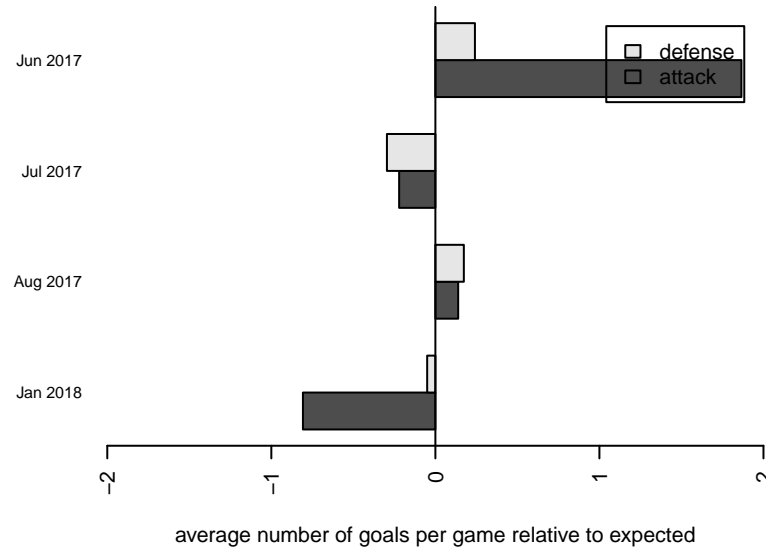

Performance relative to 13 month average